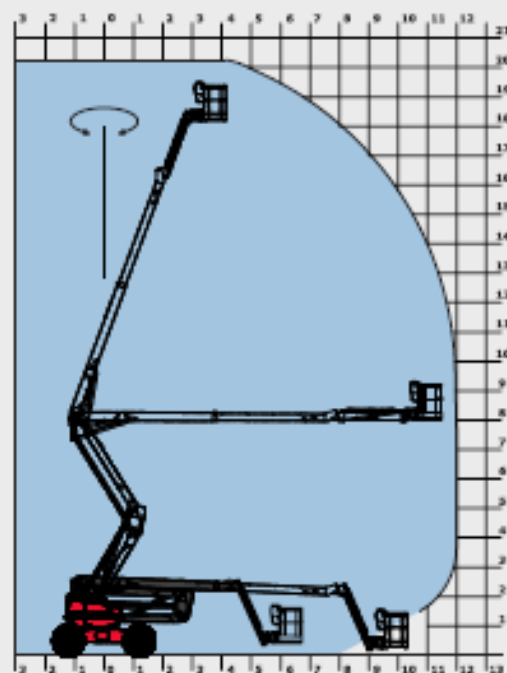

200 ATJ

		200 ATJ
	Working height	20.00 m
	Platform height	18.00 m
	Articulation height	8.00 m
	Outreach	12.00 m
	Jib tilting	+70°/-70°
	Basket rotation	+90°/-90°
	Turret rotation	355°
	Capacity	230 kg
	Number of persons (indoor/outdoor)	2/2
	Basket (width and length)	2.10 x 0.80 m
	1. Overall width	2.40 m
	2. Overall length	8.50 m
	3. Overall height	2.70 m
	4. Overall length when folded	6.30 m
	5. Overall height when folded	3.15 m
	6. Inside turning circle	1.30 m
	7. Outside turning circle	3.95 m
	8. Turning Radius (basket)	7.45 m
	9. Ground clearance	43 cm
	10. Wheelbase	2.40 m
	Speed of forward movement	4.70 kph
	Working speed	0.80 kph
	Maximum slope accessible	40%
	Maximum tilt	5° - 9°
	Tyres	20"
	Driving wheels	4
	Steering/directional wheels	4
	Weight	10000 kg
	(varies according to options & standards of the country)	
	Engine	KUBOTA V2403-M
	Power	45 HP
	Environmental noise (L _{WA})	101 dB