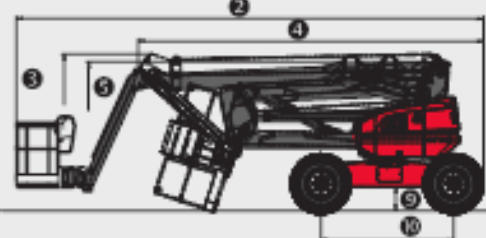

200 ATJ

		200 ATJ
	Working height	20.00 m
	Platform height	18.00 m
	Articulation height	8.00 m
	Outreach	12.00 m
	Jib tilting	+70°/-70°
	Basket rotation	+90°/-90°
	Turret rotation	355°
	Capacity	230 kg
	Number of persons (indoor/outdoor)	2/2
	Basket (width and length)	2.10 x 0.80 m
	1. Overall width	2.40 m
	2. Overall length	8.50 m
	3. Overall height	2.70 m
	4. Overall length when folded	6.30 m
	5. Overall height when folded	3.15 m
	6. Inside turning circle	1.30 m
	7. Outside turning circle	3.95 m
	8. Turning Radius (basket)	7.45 m
	9. Ground clearance	43 cm
	10. Wheelbase	2.40 m
	Speed of forward movement	4.70 kph
	Working speed	0.80 kph
	Maximum slope accessible	40%
	Maximum tilt	5° - 9°
	Tyres	20"
	Driving wheels	4
	Steering/directional wheels	4
	Weight	10000 kg
	(varies according to options & standards of the country)	
	Engine	KUBOTA V2403-M
	Power	45 HP
	Environmental noise (L_{WA})	101 dB

1

2

Standard equipment

Proportional levers
4 simultaneous movements
4 wheel drive
4 wheel steer
Wheels crab position
Foam filled tyres
Differential Lock
Front Axle limited slip differential
On Board Diagnostics
Hour meter
Fuel gauge with low level warning
Tool box
Protective cover with optional locking
Horn
Beacon
Audible and visual display alarm for excessive slope
Code Protected Machine Set Up
Hooks for sling loading/lifting
Electric Pump
Predisposition 230V
Dead man pedal

Optional equipment